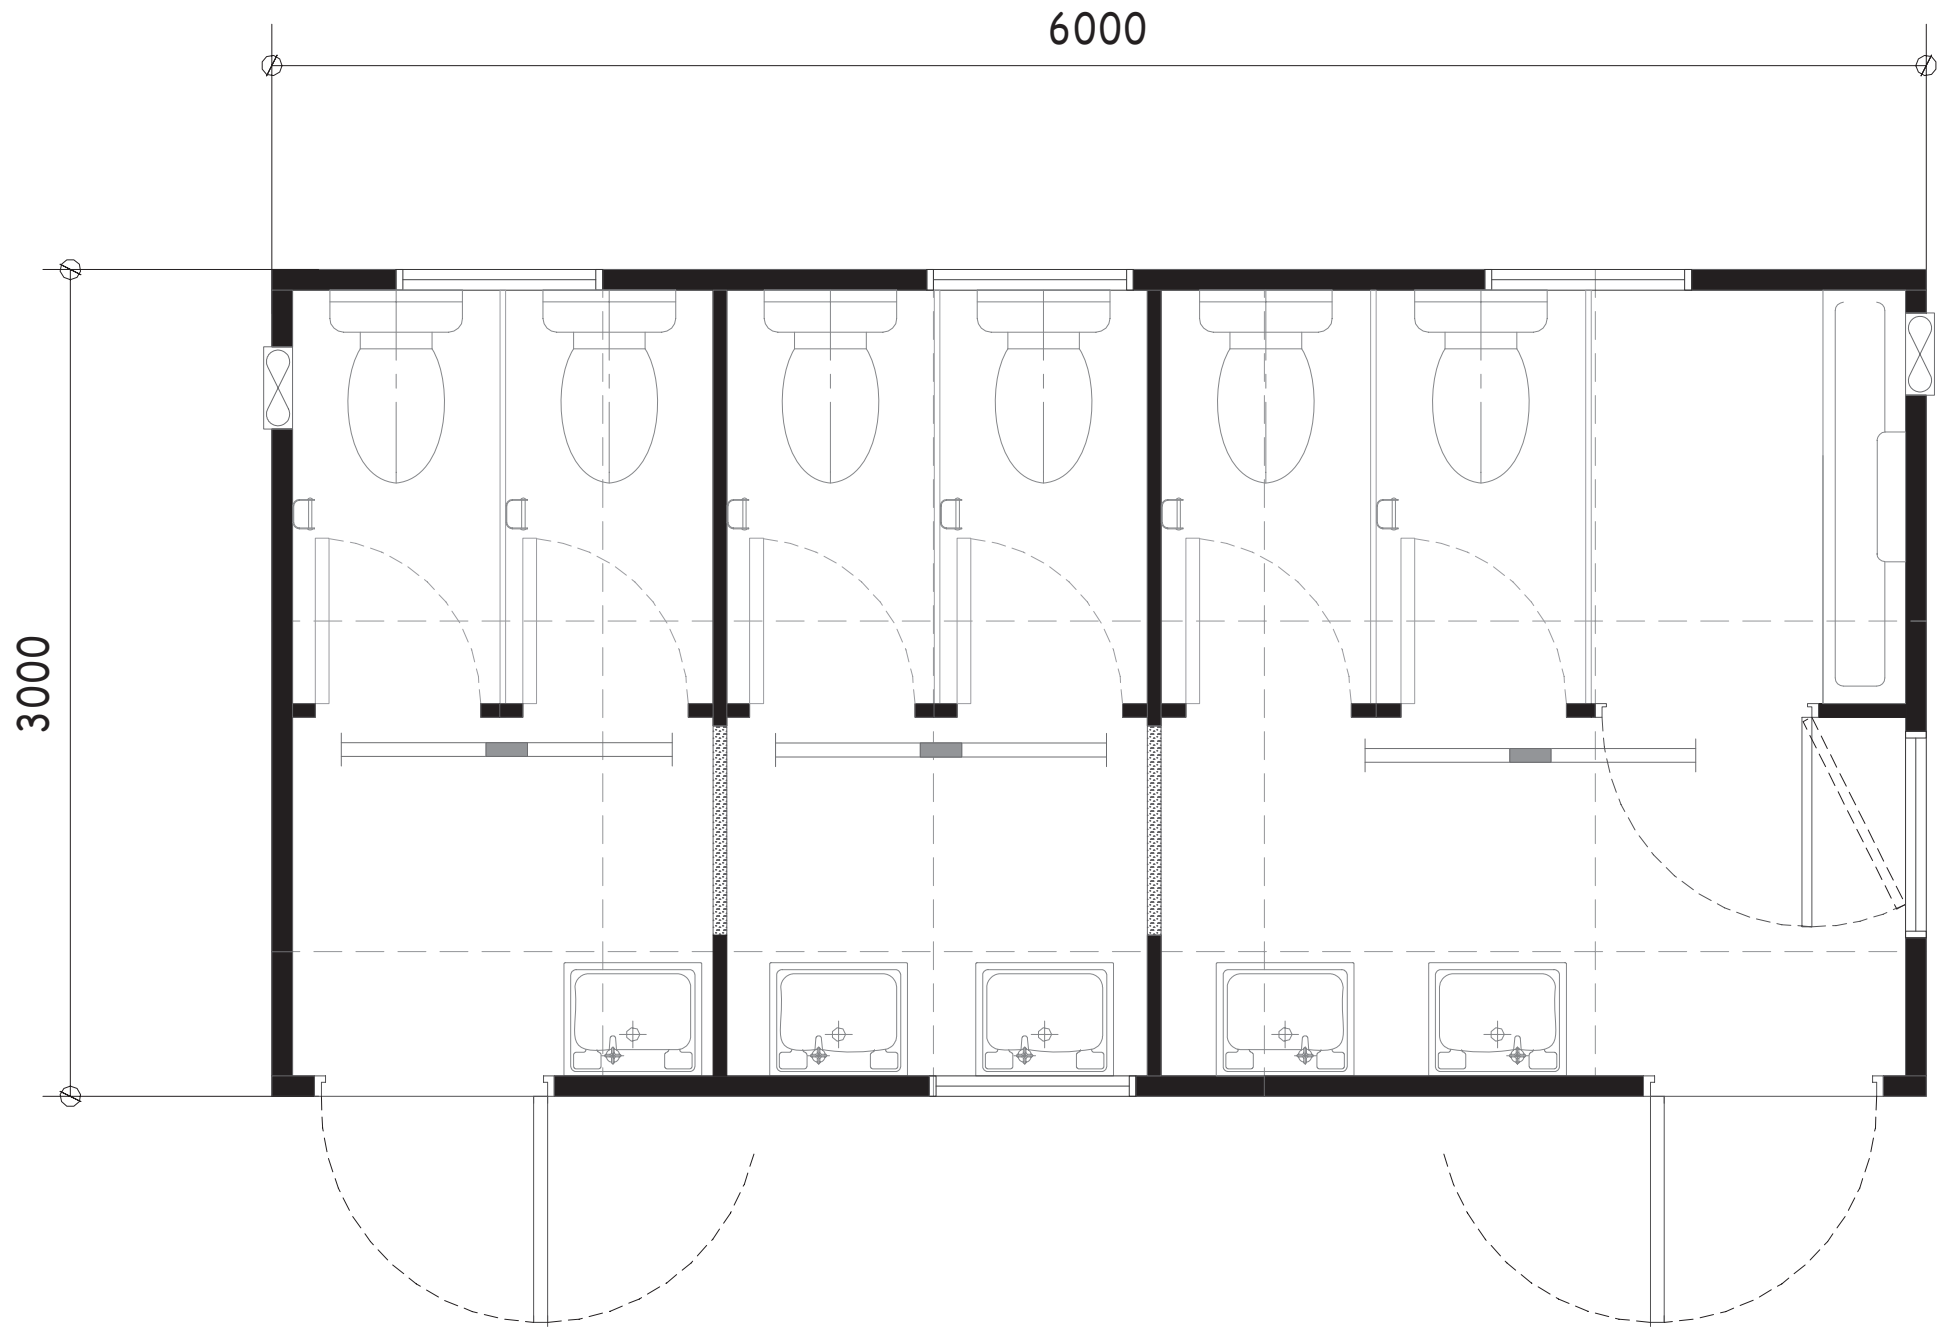

Pigdon Portables

6.0 x 3.0 MALE/FEMALE TOILETS