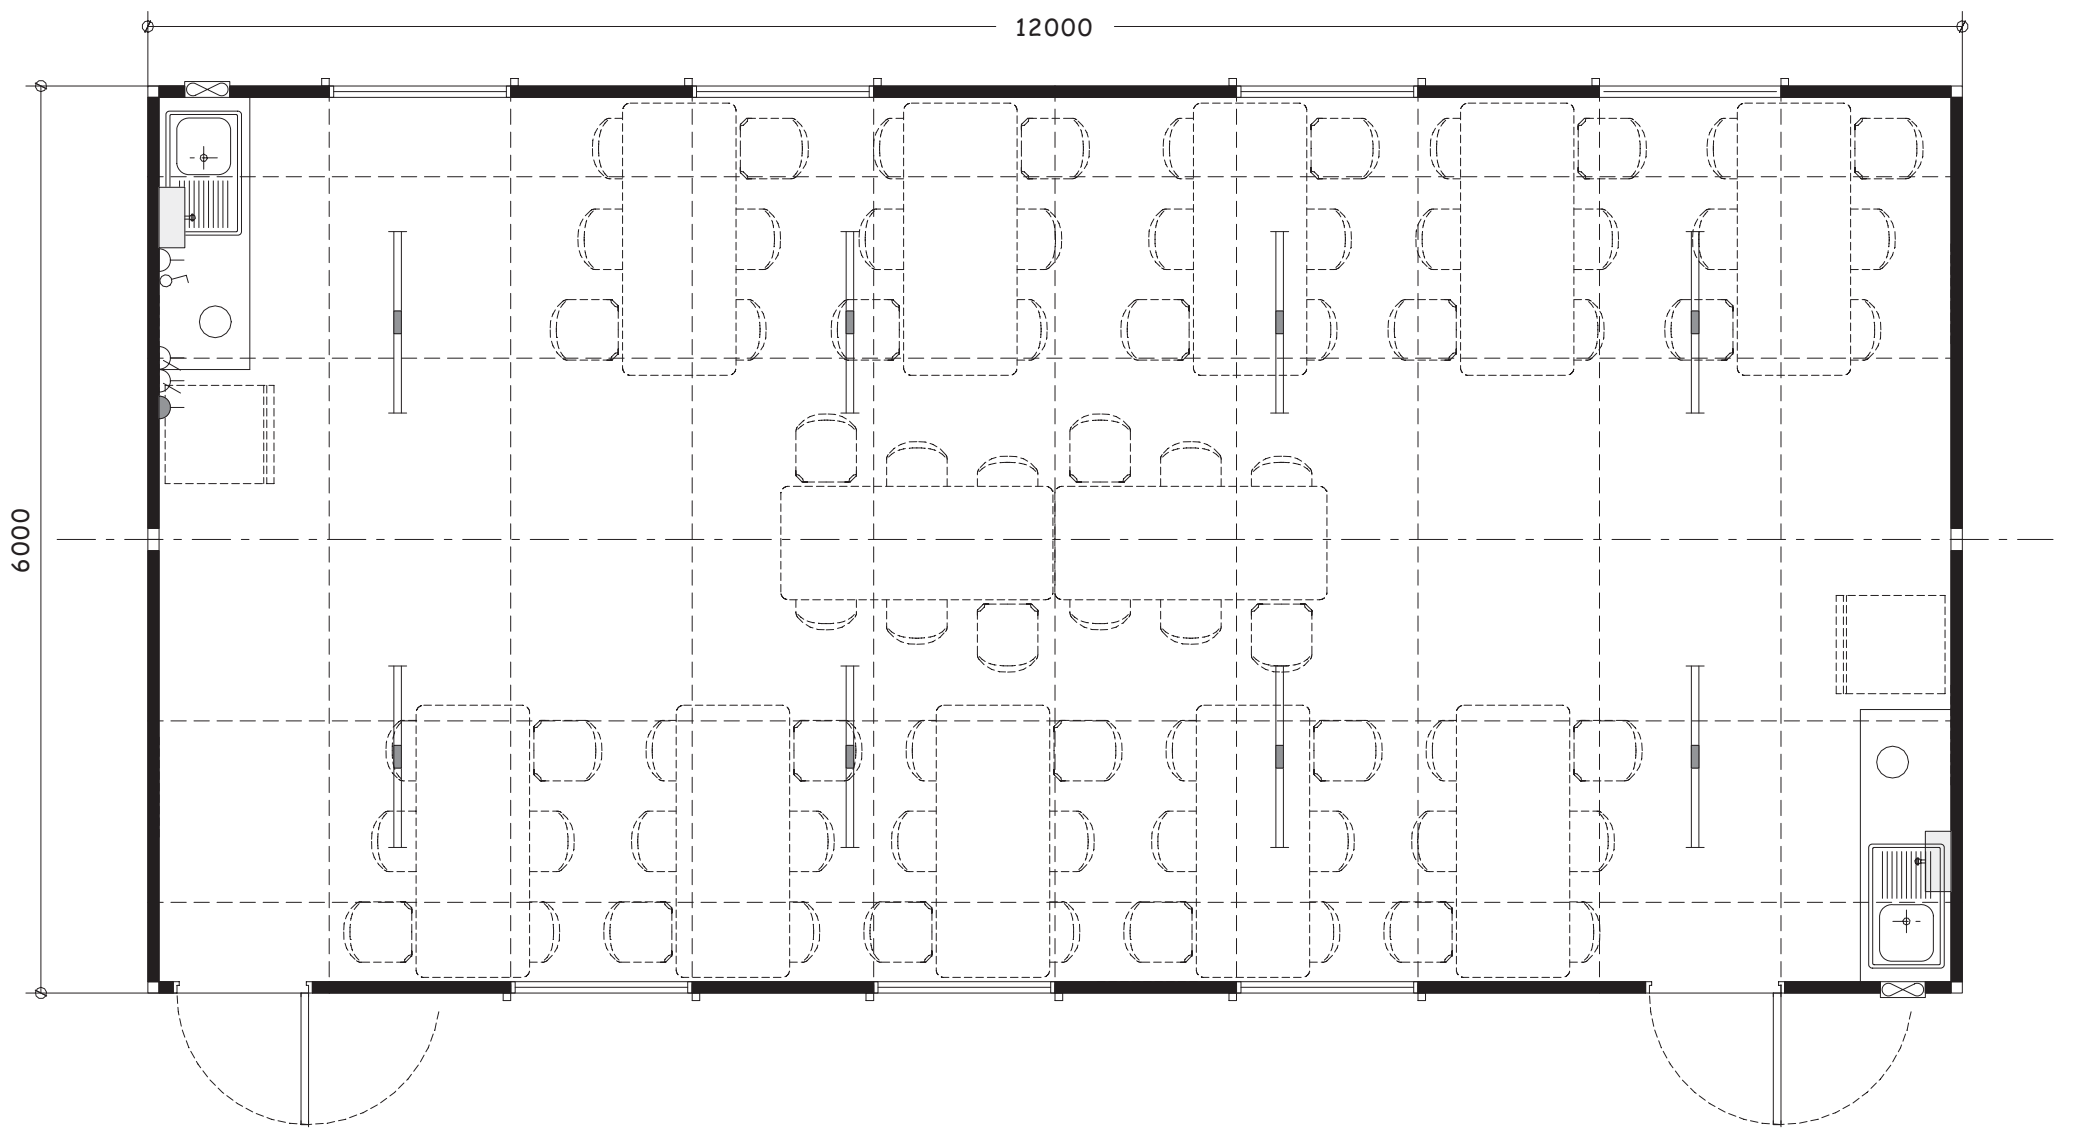

Pigdon Portables

12.0 x 6.0 CRIB ROOM