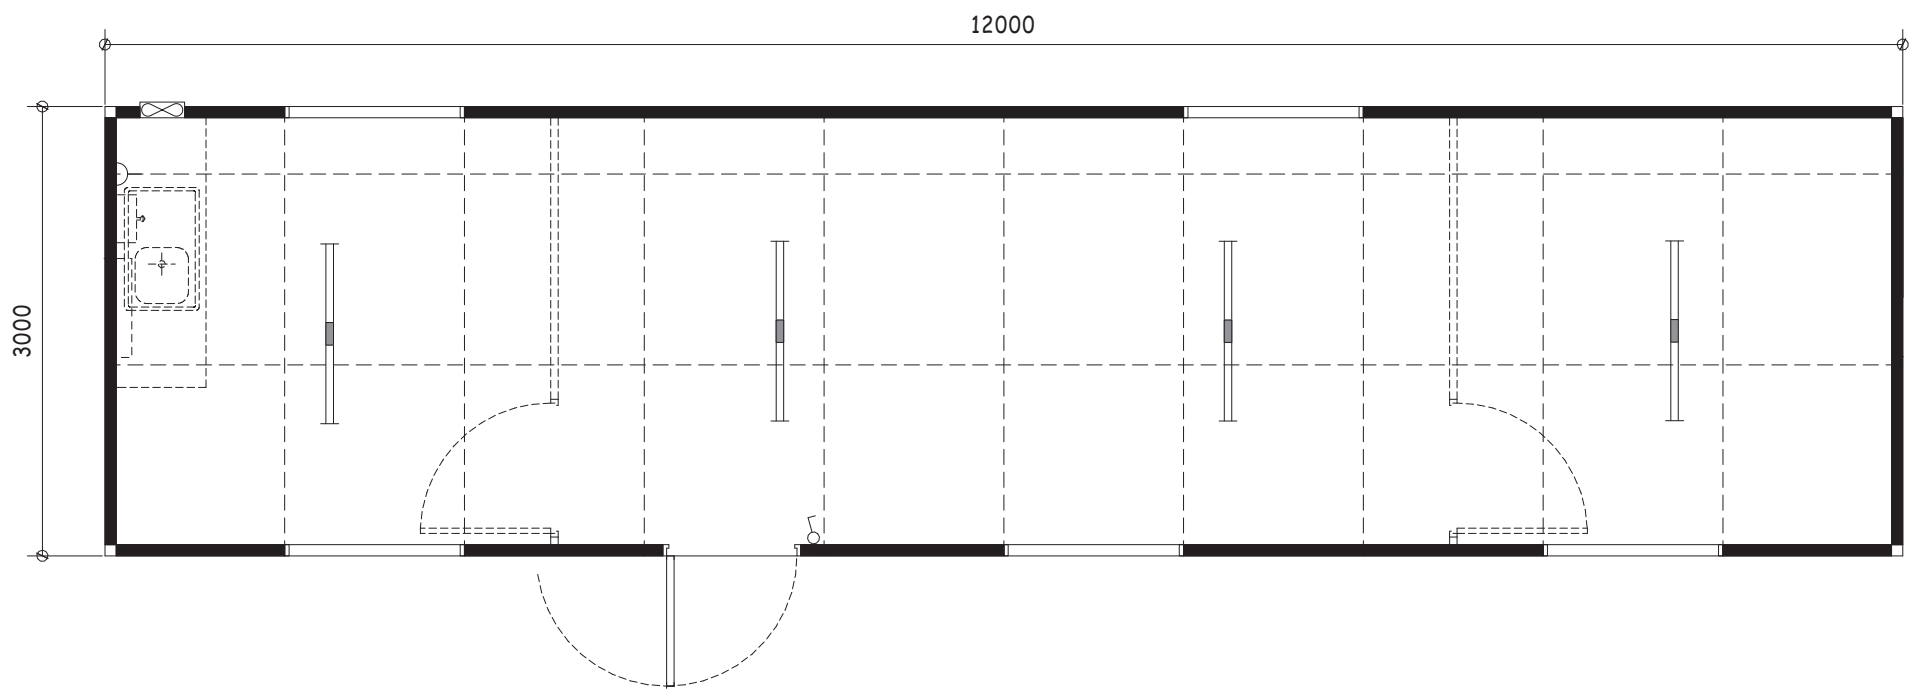

Pigdon 
Portables

12.0 x 3.0 CRIB ROOM